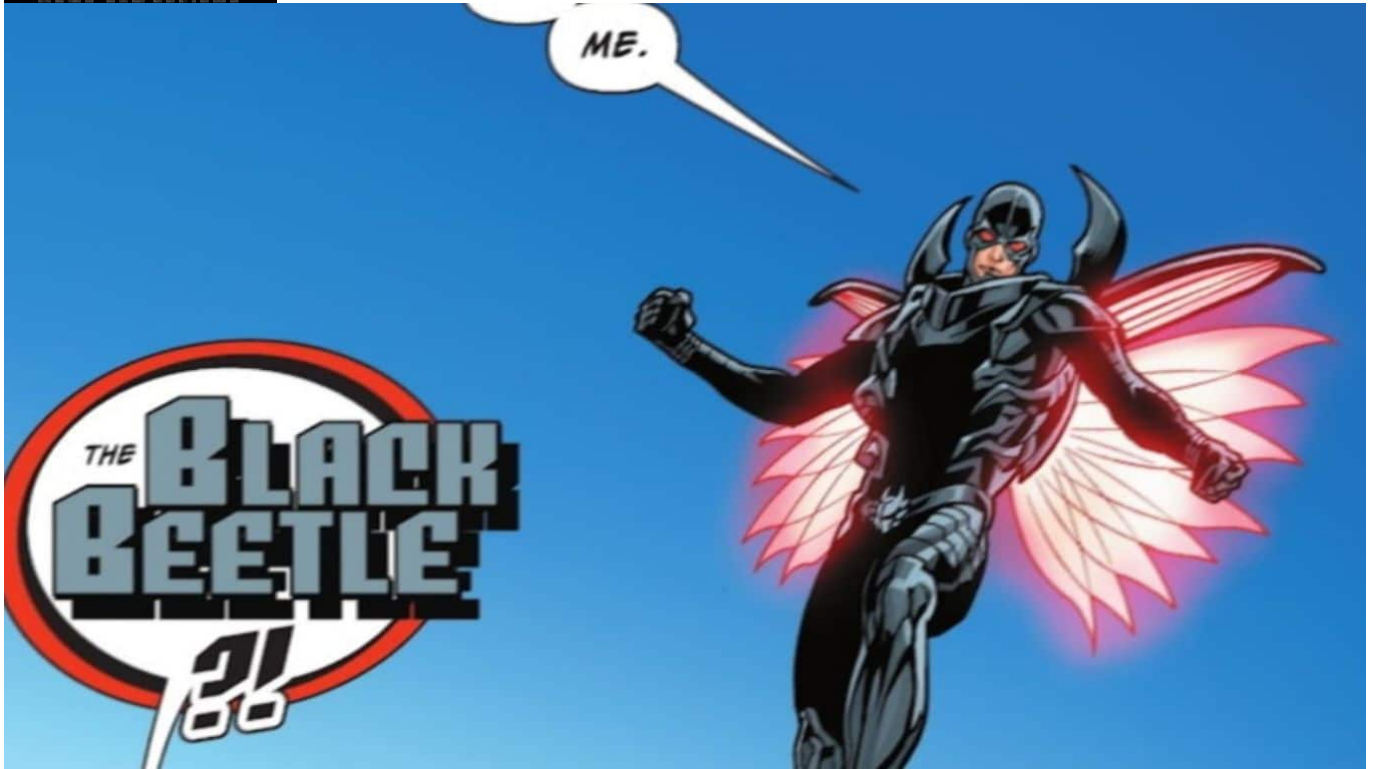

His stand against their planet-destroying agenda not only made Blue Beetle a galactic hero but also set him apart as more powerful than his predecessors. The Reach's relentless pursuit and the cosmic scale of their threat add an interstellar dimension to Blue Beetle's lore, making them one of his most potent and compelling adversaries.

Conrad Carapax

Conrad Carapax

Known as the Indestructible Man, Conrad Carapax is a notable rival to the Blue Beetle lineage. Initially an archeologist and rival to the original Blue Beetle, Dan Garrett, Carapax's discovery of an indestructible robotic "artifact" led to an accident that bonded his mind with the robot. This transformation made him a substantial threat to Ted Kord and a fitting adversary for Jaime Reyes.

The Blue Beetle movie brought Carapax to life, replicating his design from the comics and showcasing his armored power. Representing a clash between earthbound technology and alien Scarab, Carapax's blend of human intellect and robotic might make him a complex and formidable foe in Blue Beetle's diverse rogues' gallery.

Black Beetle

*Top 10 Blue Beetle Villains - **Black Beetle***

With several iterations, the Black Beetle's schemes often revolve around time manipulation and multiverse mechanics. Initially posing as a future Blue Beetle to deceive Dan Garrett and Jaime Reyes, his true intention was to prevent Jaime from becoming Blue Beetle. Subsequent versions include Hector, who became the Black Beetle as Joshua, blaming Jaime for his sister's death.